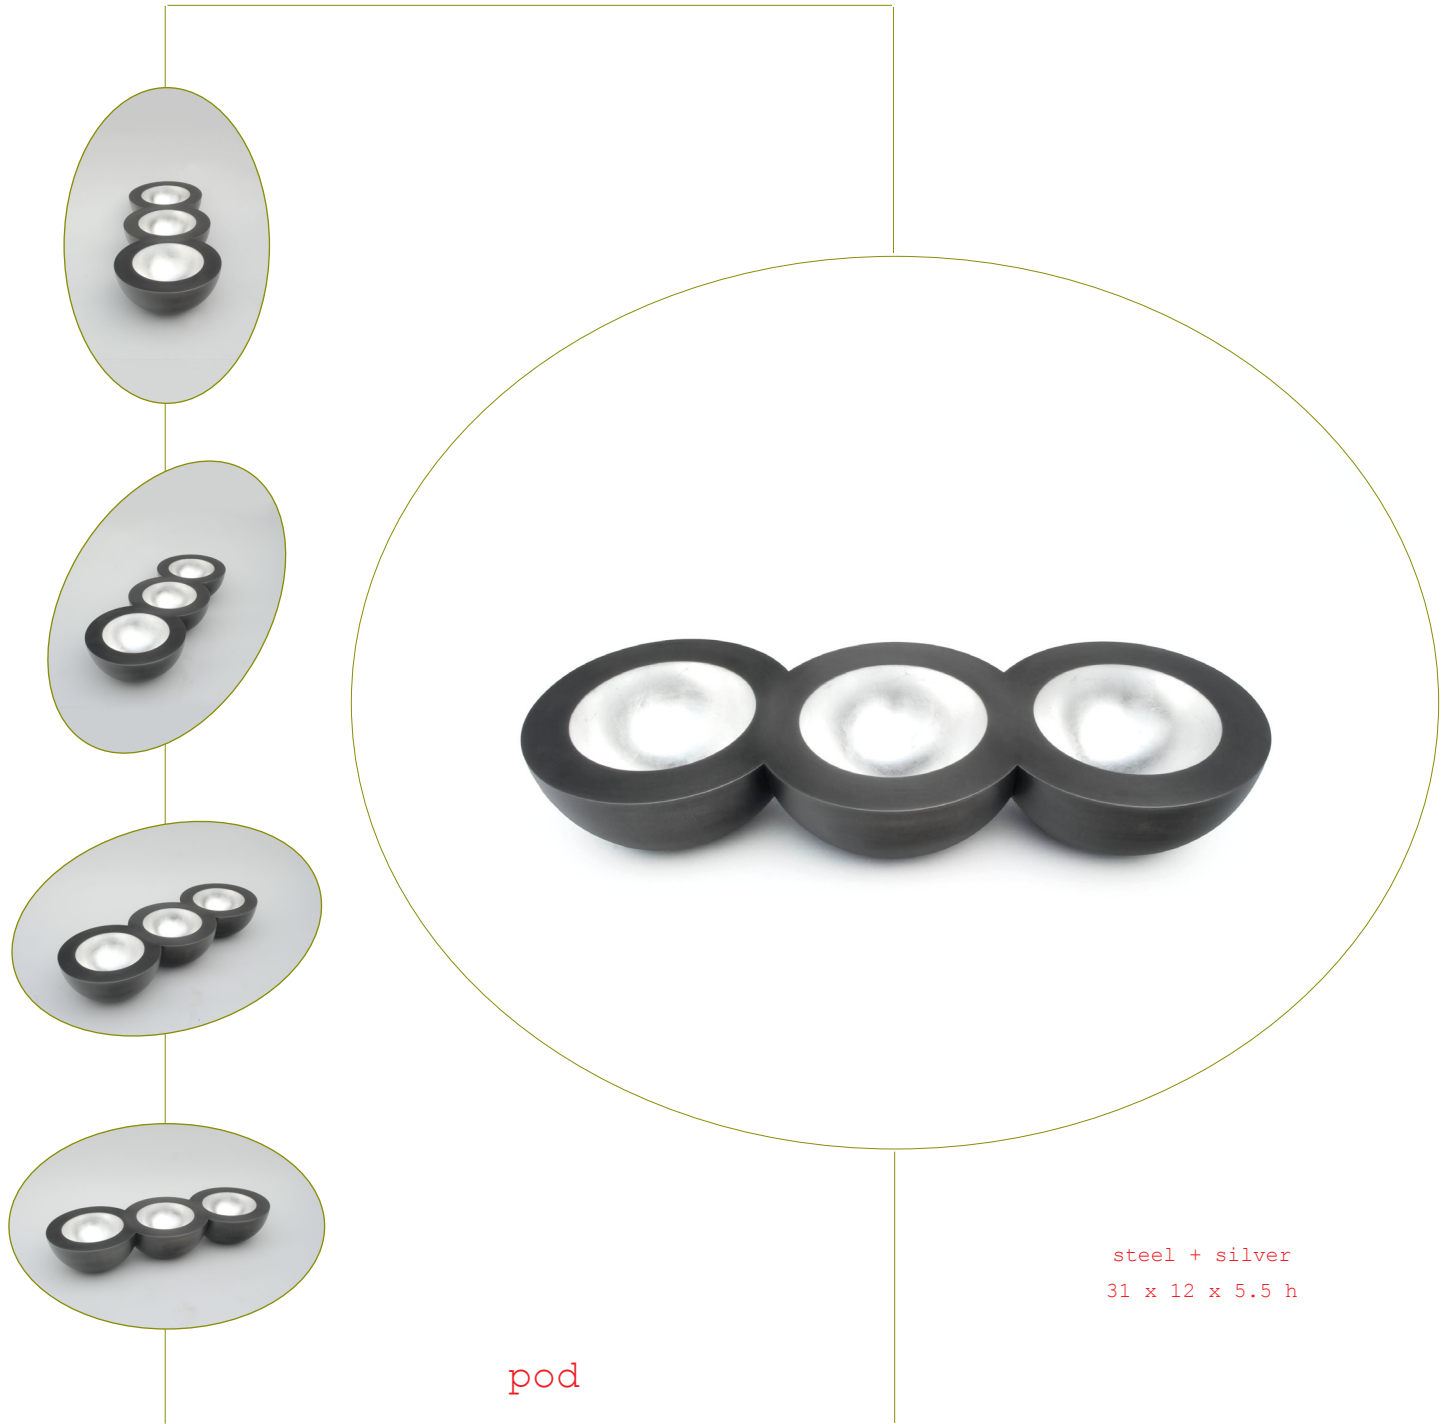

vessel

pod

steel + silver
31 x 12 x 5.5 h

chad manley design