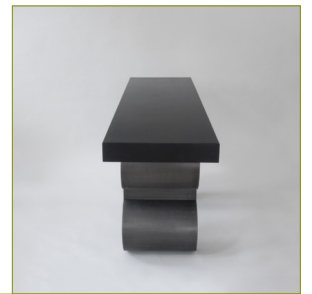

k i m b o

steel + ebonized poplar

72 x 19 x 32 h

chad manley design