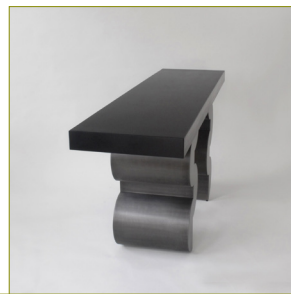

k i m b o

steel + ebonized poplar

72 x 19 x 32 h

chad manley design