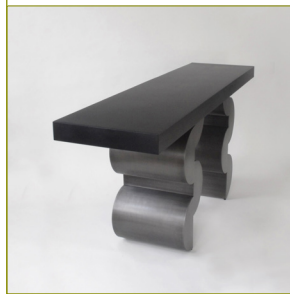

k i m b o

steel + ebonized poplar

72 x 19 x 32 h

chad manley design