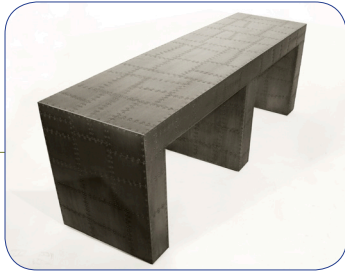

o p

copper  
90 x 18 x 30 h

chad manley design