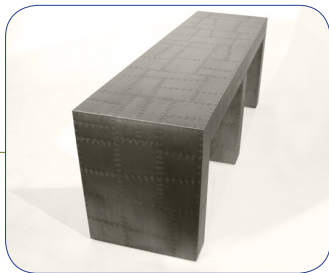

o p

copper  
90 x 18 x 30 h

chad manley design